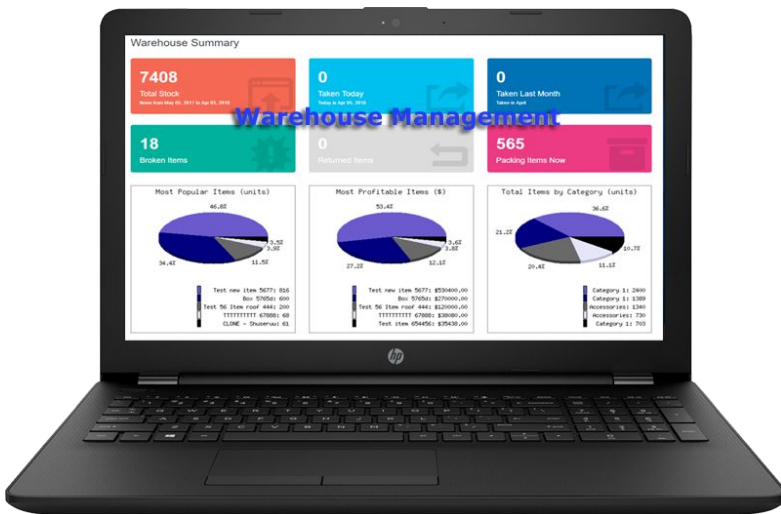

<https://allincrm.com>

Warehouse Management

A warehouse management system (WMS) is software and processes that allow organizations to control and administer warehouse operations from the time goods or materials enter a warehouse until they move out. Operations in a warehouse include inventory management, picking processes and auditing. Our E-CRM includes all modules to do standard WMS process and connected to the order and invoice management system. E-CRM use QR and barcodes for identification warehouse items. **You do not need to buy special equipment, you can use standard mobiles phones and tablets.**

View demo

- Support UOM (Unit of Measure)
- Support different currencies
- Distributor and Retailer prices
- Product QTY, and stock inventory viewer
- Monitoring employee who take out or return product
- Unlimited product images. Can be add directly from mobile device or upload from PC
- You can delete and rotate images
- Print QR label for each product
- Support printing Multiple labels
- Shared QR labels for each product
- Warehouse products list with advanced search
- History of taken product from the warehouse
- Real-time stock inventory balance
- Updating stock inventory qty
- History of stock inventory balance
- Broken items management, stock correction, photos
- Discontinued Products list
- Warehouse products, import and export