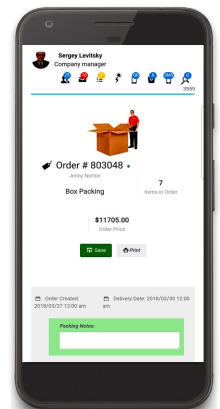

<https://allincrm.com>

Warehouse Management

A warehouse management system (WMS) is software and processes that allow organizations to control and administer warehouse operations from the time goods or materials enter a warehouse until they move out. Operations in a warehouse include inventory management, picking processes and auditing. Our E-CRM includes all modules to do standard WMS process and connected to the order and invoice management system. E-CRM use QR and barcodes for identification warehouse items. **You do not need to buy special equipment, you can use standard mobiles phones and tablets.**

View demo

- Support UOM (Unit of Measure)
- Support different currencies
- Distributor and Retailer prices
- Product QTY, and stock inventory viewer
- Monitoring employee who take out or return product
- Unlimited product images. Can be add directly from mobile device or upload from PC
- You can delete and rotate images
- Print QR label for each product
- Support printing Multiple labels
- Shared QR labels for each product
- Warehouse products list with advanced search
- History of taken product from the warehouse
- Real-time stock inventory balance
- Updating stock inventory qty
- History of stock inventory balance
- Broken items management, stock correction, photos
- Discontinued Products list
- Warehouse products, import and export